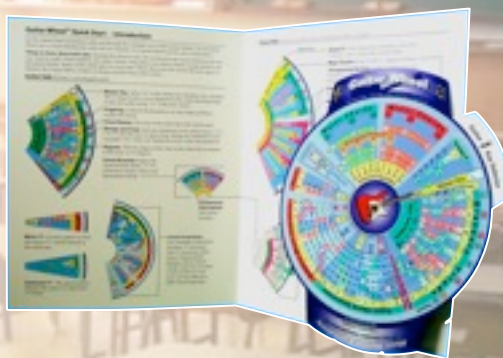

The Guitar Wheel is a visual two-sided music theory tool for guitar and piano players, and any musician. covering every musical key. The Guitar Wheel contains a book's worth of music theory, while still fitting in your guitar case. The curved guitar neck design allows for easy visualization of theory on the guitar. This is an excellent teaching aid for schools, colleges, and universities.

- Turn the tab to display music theory for every key, for ANY instrument
- Compact, practical easy-to-use teaching aid. Fits in a guitar case or book cover.
- The Guitar Side is like a curved fret board map for guitar
- Ideal for private study, schools, & churches
- Chords: Major, Minor, and Diminished
- Chord Inversions
- Scales: Major, Minor, Diminished, Pentatonic, and Blues
- Quick transposing, composing, and songwriting tool
- Videos and useful ideas can be found at www.guitarwheel.com

Item #	Description	UPC #	MSRP	Pieces		Weight (lbs)		Dimensions (in)	
				Box	Master	Box	Master	Box	Master
GW-01	Guitar Wheel	689076959827	\$14.99	12	48	3	12	12x10x2	12x10x13